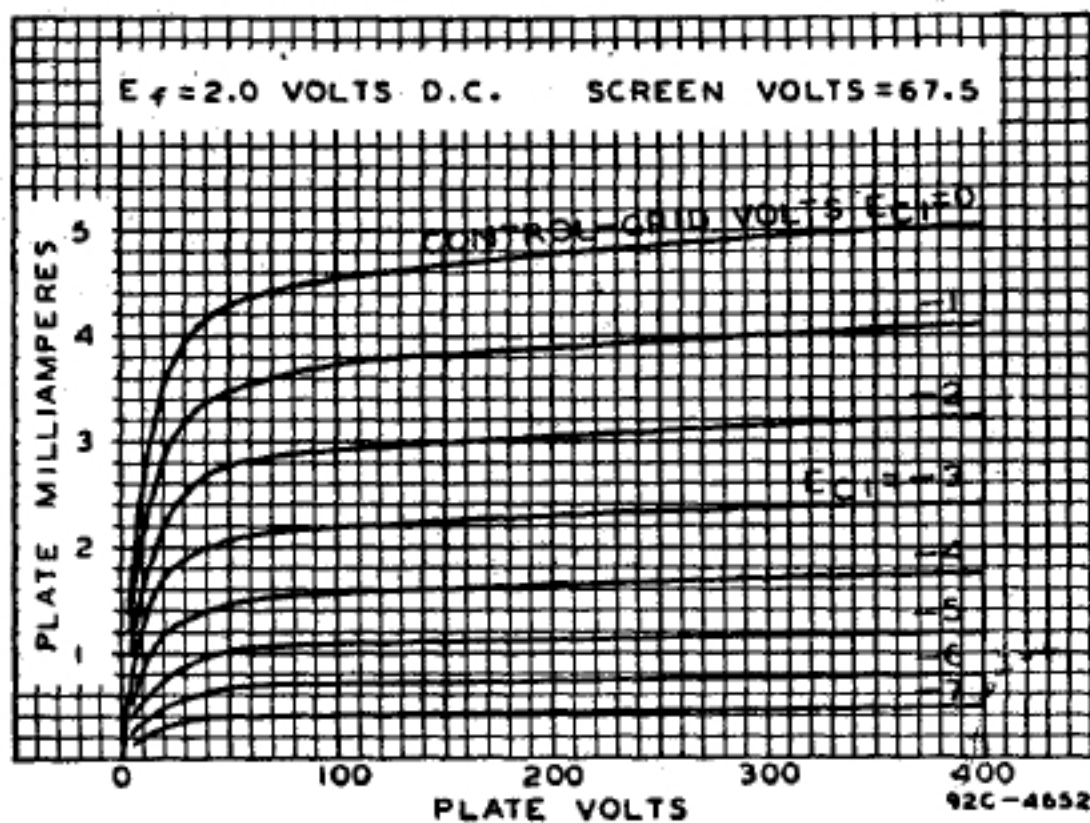

1D5-GP

RADIOTRON

1D5-GP

AVERAGE PLATE CHARACTERISTICS

AVERAGE CHARACTERISTICS